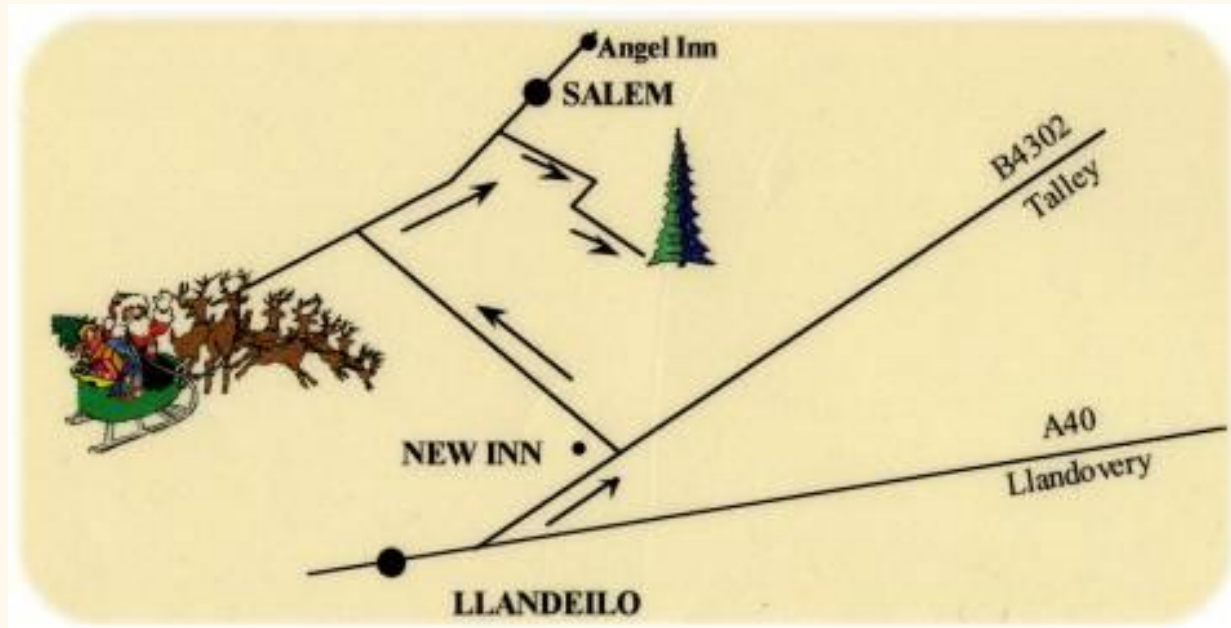

## *Directions to Salem Christmas Tree Farm*

- Leave Llandeilo on the A40 heading towards Llandovery.
  - Take the first left turn towards Talley on the B4302.
- After approx one mile look for the Salem sign as you pass through the village of New Inn.
  - Turn left up the hill, then right at the 'T' junction.
- Carry on for about 300yds over the brow of the hill and take the first turning on the right.
  - Pass a row of bungalows on your right and follow the lane to its end!